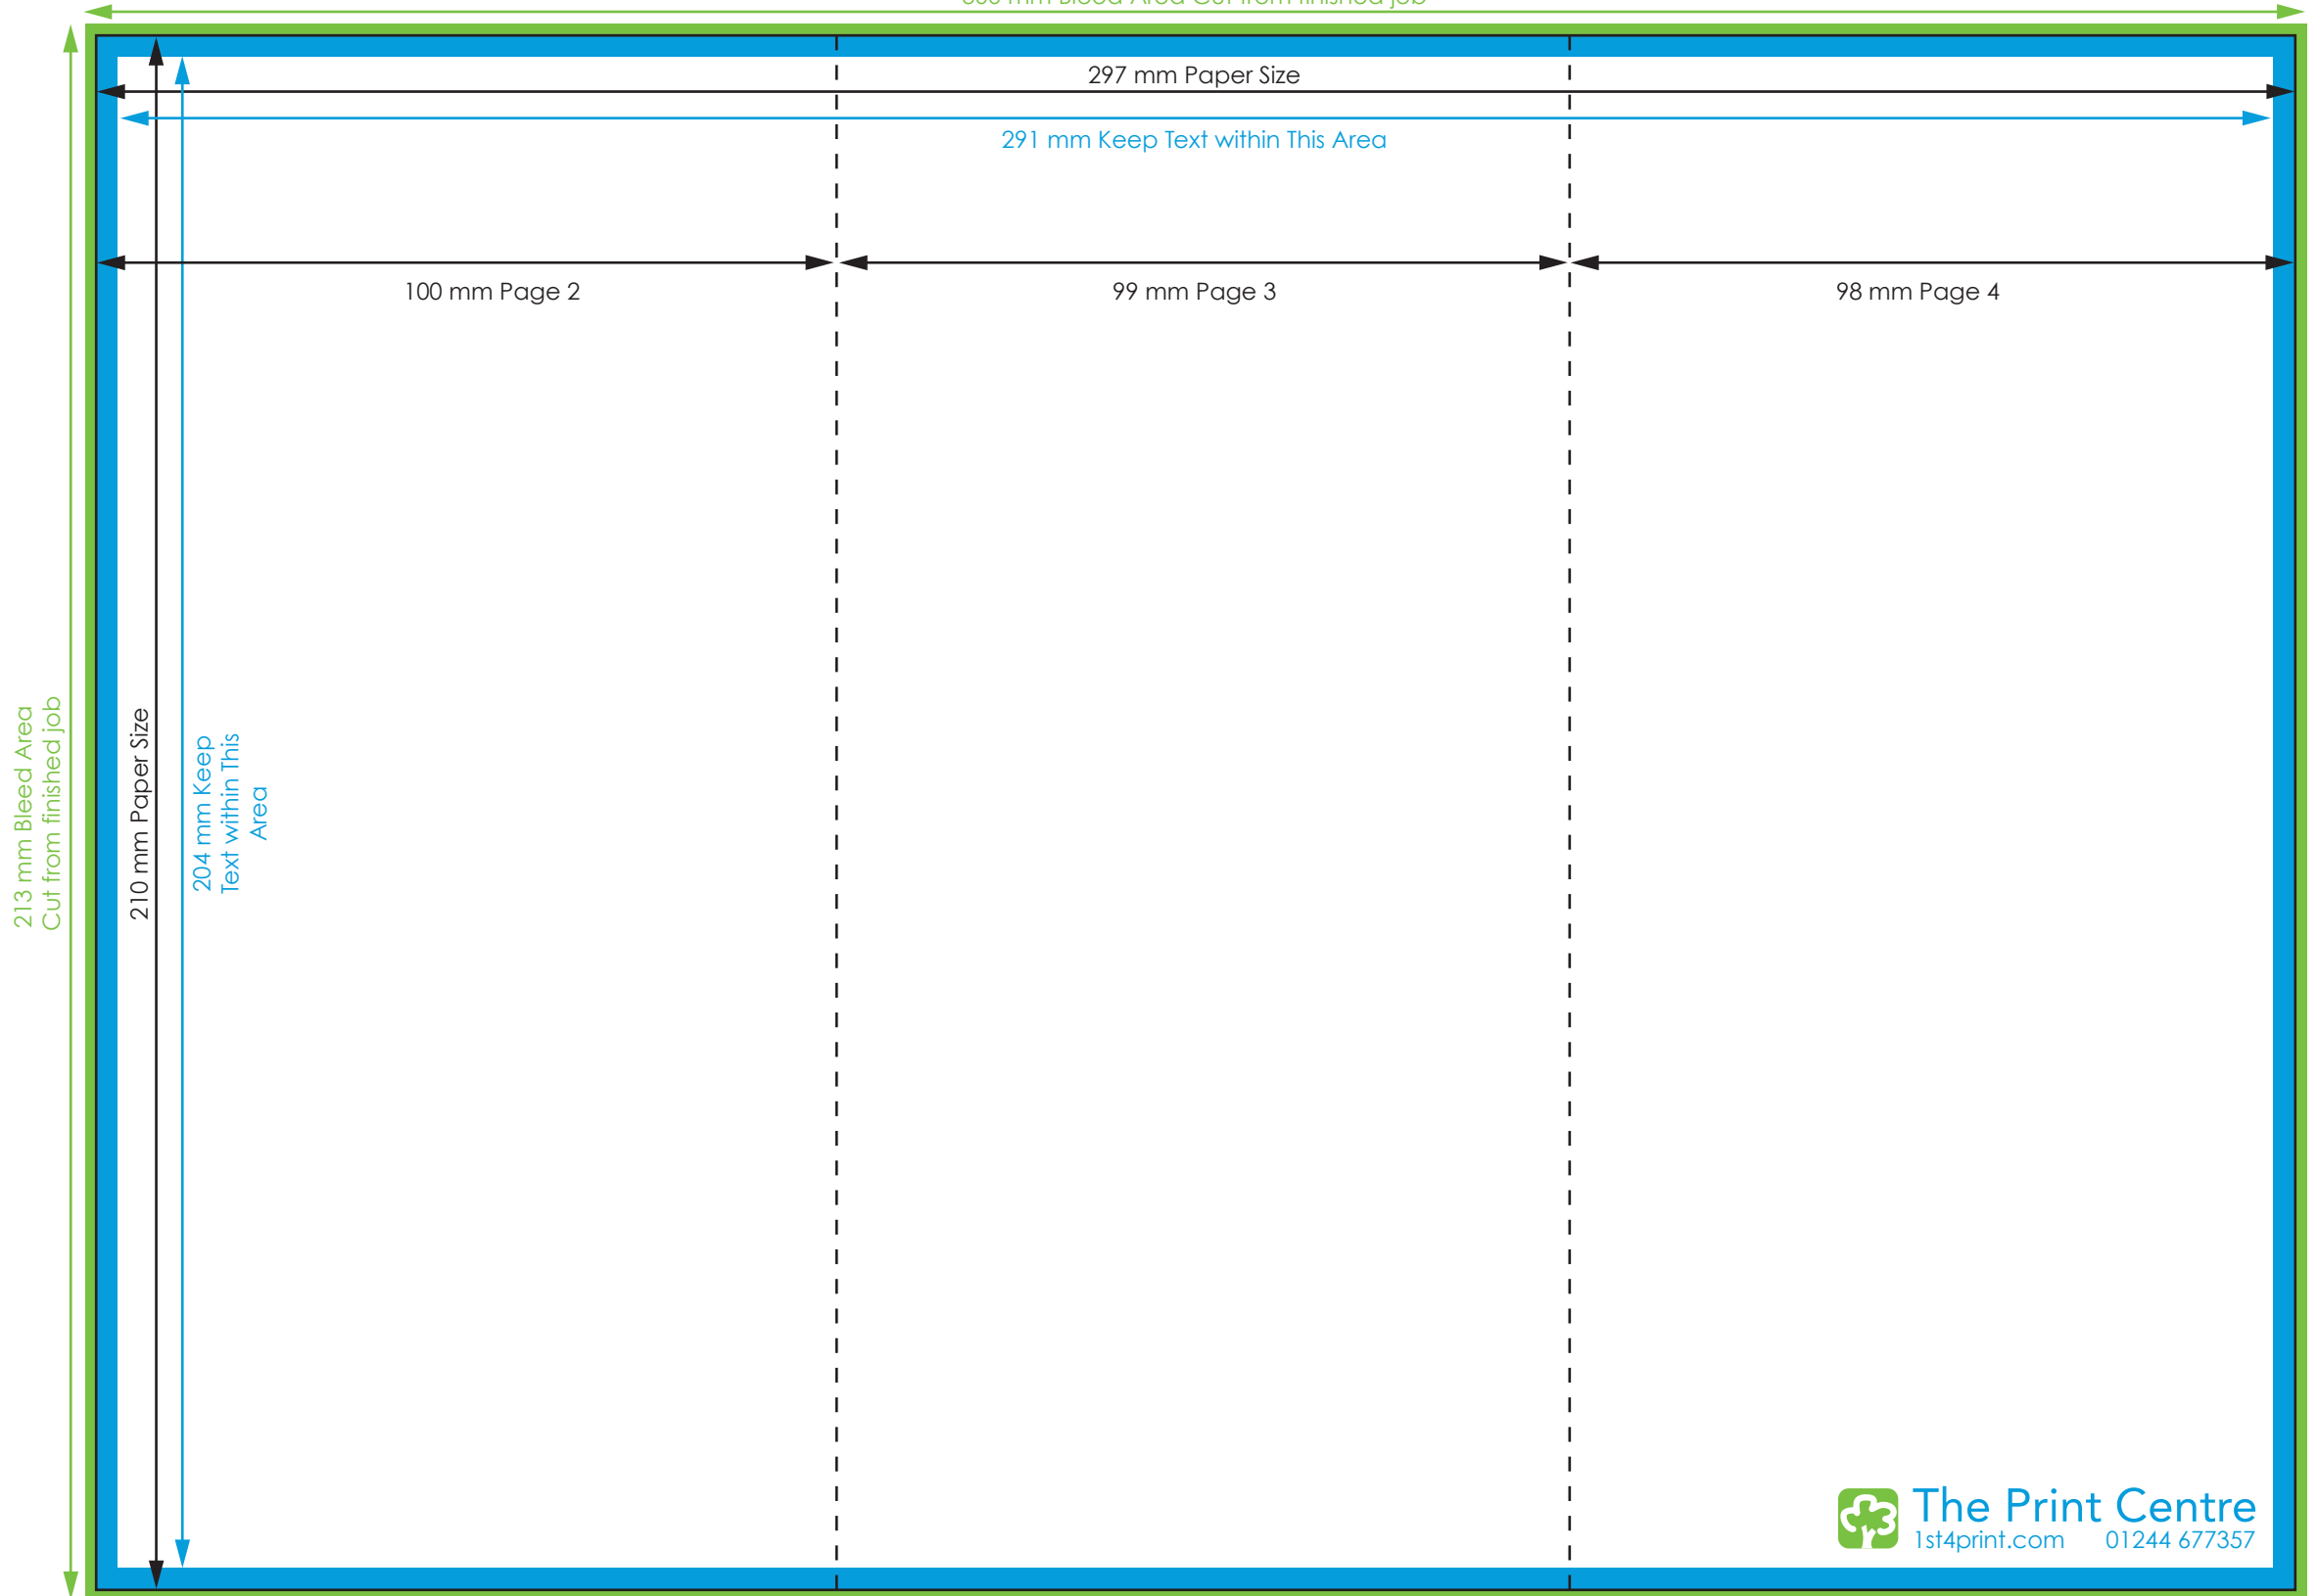

297 x 210 A4 Fold to 1/3 A4 - Inner

For Portrait rotate by 90°

300 mm Bleed Area Cut from finished job

297 x 210 A4 Fold to 1/3 A4 - Outer

For Portrait rotate by 90°

300 mm Bleed Area Cut from finished job